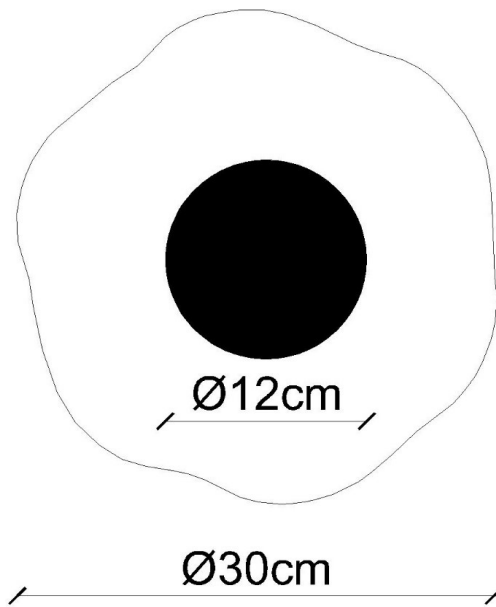

NOVA

nova30w

Wall

ø30cm

Hand-blown Glass + Metal

LED

METAL OPTIONS